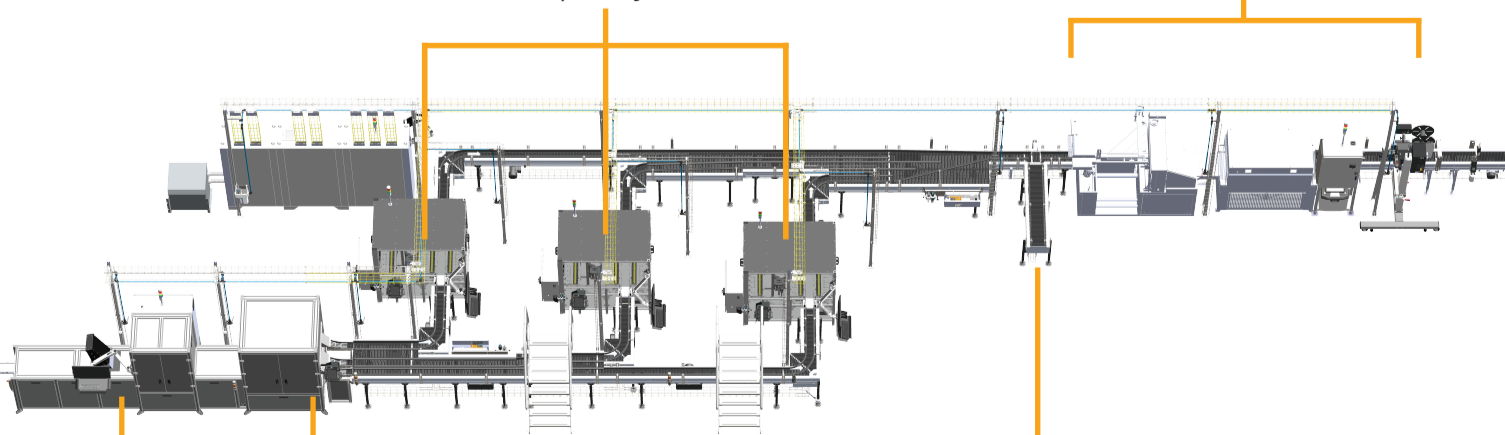

Packaging and labeling –

600 units per hour are assigned for fulfillment or resale.

CO2-based cleaning, plus buff and polish –

This station increases retail value up to $50 per device.

Cosmetic and functional testing –

We scan for 20+ types of defects and perform over 50 tests to ensure functionality.

Exit station for irreparable devices –

The process ensures the device parts are recycled.